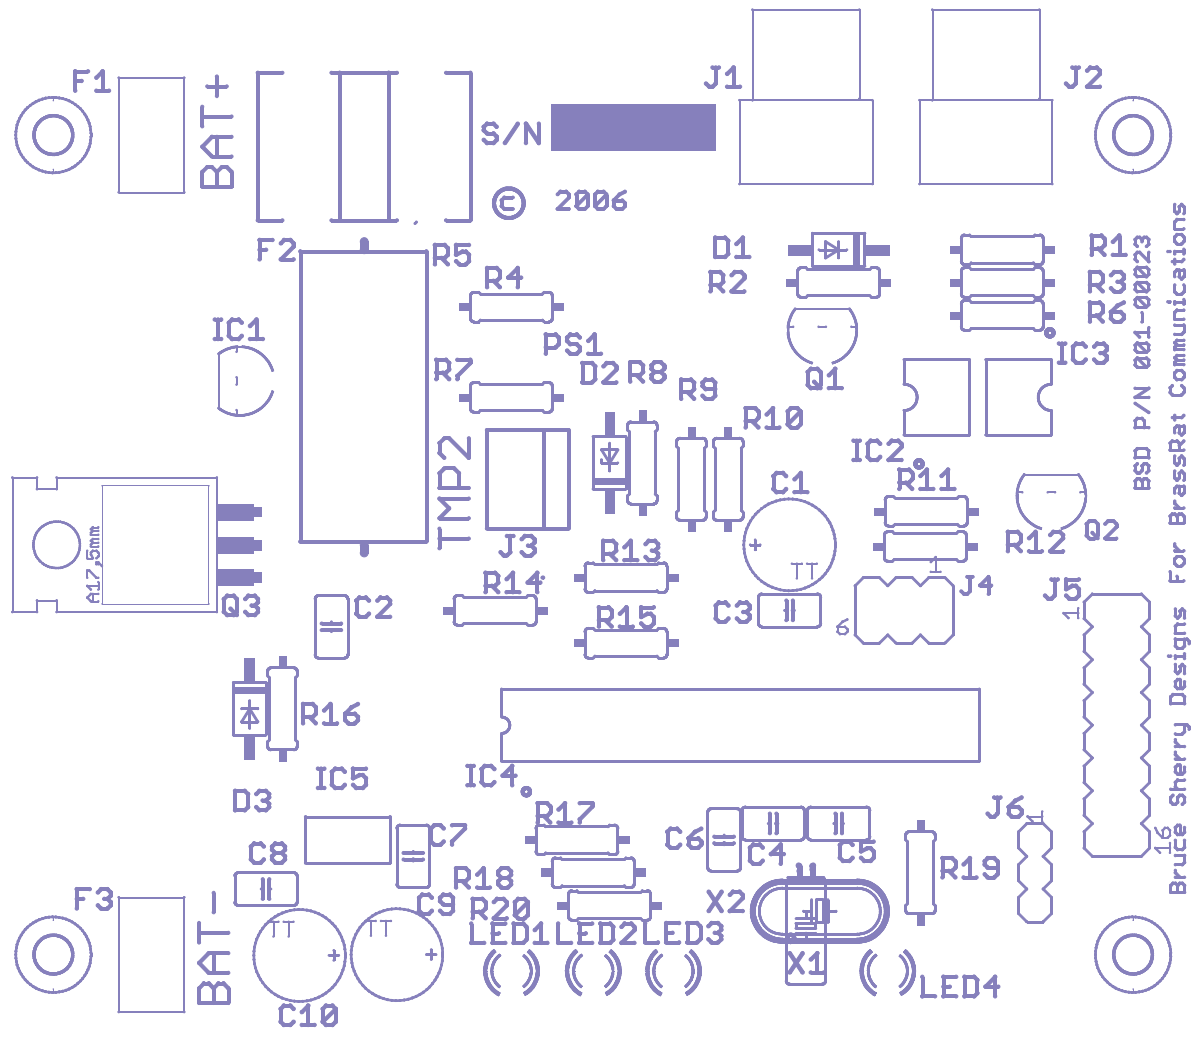

Created with GC-Prevue V10.4.2 ©2000 GraphiCode, Inc.

Created with GC-Prevue V10.4.2 ©2000 GraphiCode, Inc.

Confidential

Bruce Sherry Designs For BrassRat Communications
BSD P/N 001-00023

Created with GC-Prevue V10.4.2 ©2000 GraphiCode, Inc.